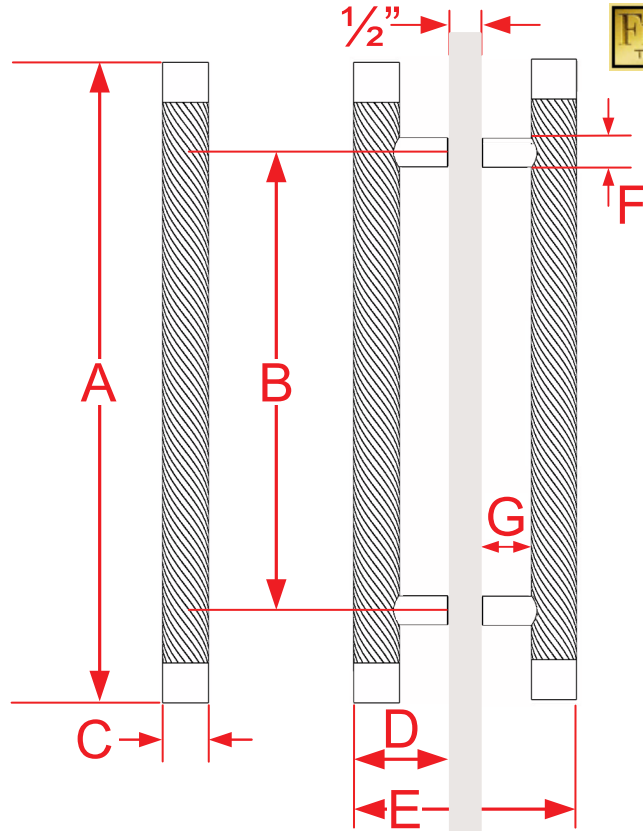

553BB & 567BB Series Shower Door Pull

Finishes for Life
TARNISH-FREE GUARANTEED

Part #	A Overall Height	B Center to Center	C Handle Width	D Projection	E Overall Width (1/2" Door)	F Post Width	G Clearance
553BB-6	8"	6"	3/4"	1 1/2"	3 1/2"	1/2"	3/4"
553BB-8	10"	8"	3/4"	1 1/2"	3 1/2"	1/2"	3/4"
553BB-10	12"	10"	3/4"	1 1/2"	3 1/2"	1/2"	3/4"
553BB-12	14"	12"	3/4"	1 1/2"	3 1/2"	1/2"	3/4"
Custom sizing available up to 30" overall height							
567BB-8	12"	8"	1"	2 1/8"	4 3/4"	5/8"	1 1/8"
567BB-10	14"	10"	1"	2 1/8"	4 3/4"	5/8"	1 1/8"
567BB-12	16"	12"	1"	2 1/8"	4 3/4"	5/8"	1 1/8"
567BB-18	22"	18"	1"	2 1/8"	4 3/4"	5/8"	1 1/8"
567BB-24	28"	24"	1"	2 1/8"	4 3/4"	5/8"	1 1/8"
Custom sizing available up to 30" overall height							