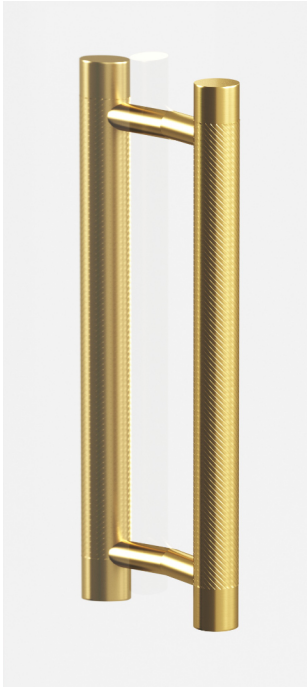

553BB & 567BB Series Shower Door Pull

Finishes for Life
TARNISH-FREE GUARANTEED

Part #	A Overall Height	B Center to Center	C Handle Width	D Projection	E Overall Width (1/2" Door)	F Post Width	G Clearance
553BB-6	8"	6"	3/4"	1 1/2"	3 1/2"	1/2"	3/4"
553BB-8	10"	8"	3/4"	1 1/2"	3 1/2"	1/2"	3/4"
553BB-10	12"	10"	3/4"	1 1/2"	3 1/2"	1/2"	3/4"
553BB-12	14"	12"	3/4"	1 1/2"	3 1/2"	1/2"	3/4"
Custom sizing available up to 30" overall height							
567BB-8	12"	8"	1"	2 1/8"	4 3/4"	5/8"	1 1/8"
567BB-10	14"	10"	1"	2 1/8"	4 3/4"	5/8"	1 1/8"
567BB-12	16"	12"	1"	2 1/8"	4 3/4"	5/8"	1 1/8"
567BB-18	22"	18"	1"	2 1/8"	4 3/4"	5/8"	1 1/8"
567BB-24	28"	24"	1"	2 1/8"	4 3/4"	5/8"	1 1/8"
Custom sizing available up to 30" overall height							