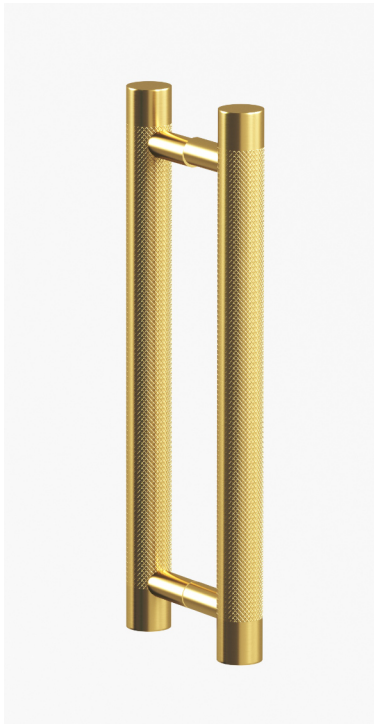

# 565BB & 569BB Series Shower Door Pull

**Finishes for Life**  
TARNISH-FREE GUARANTEED

Part #	A Overall Height	B Center to Center	C Handle Width	D Projection	E Overall Width (1/2" Door)	F Post Width	G Clearance
565BB-6	8"	6"	3/4"	1 1/2"	3 1/2"	1/2"	3/4"
565BB-8	10"	8"	3/4"	1 1/2"	3 1/2"	1/2"	3/4"
565BB-10	12"	10"	3/4"	1 1/2"	3 1/2"	1/2"	3/4"
565BB-12	14"	12"	3/4"	1 1/2"	3 1/2"	1/2"	3/4"
Custom sizing available up to 30" overall height							
569BB-8	12"	8"	1"	2 1/8"	4 3/4"	5/8"	1 1/8"
569BB-10	14"	10"	1"	2 1/8"	4 3/4"	5/8"	1 1/8"
569BB-12	16"	12"	1"	2 1/8"	4 3/4"	5/8"	1 1/8"
569BB-18	22"	18"	1"	2 1/8"	4 3/4"	5/8"	1 1/8"
569BB-24	28"	24"	1"	2 1/8"	4 3/4"	5/8"	1 1/8"
Custom sizing available up to 30" overall height							