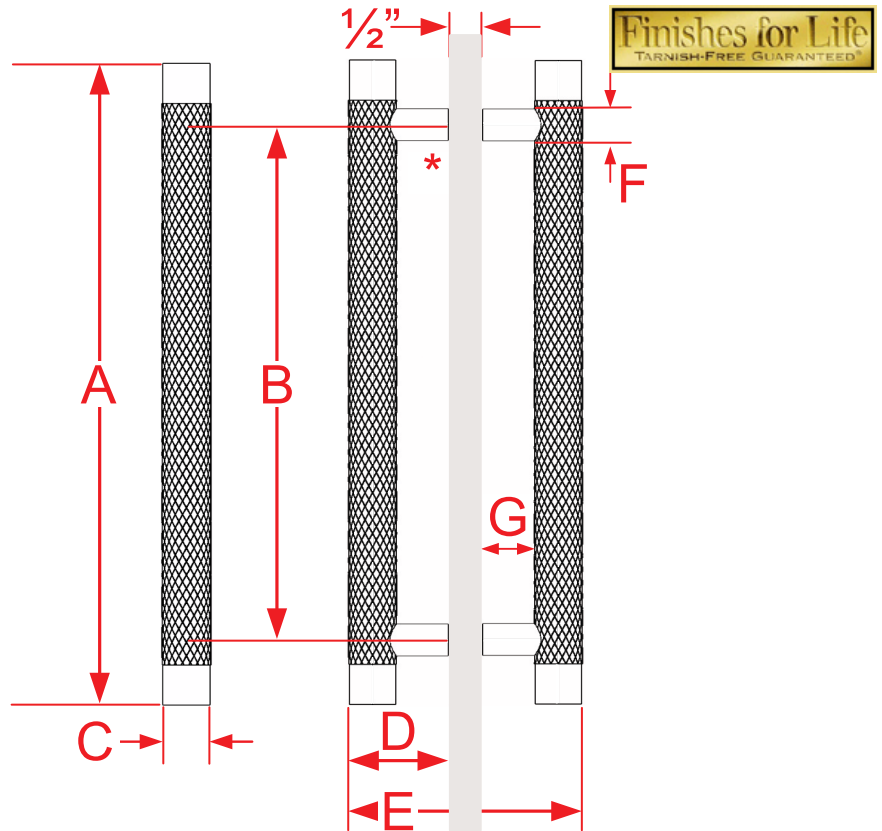

# 565BB & 569BB Series Shower Door Pull

**Finishes for Life**  
TARNISH-FREE GUARANTEED

Part #	A Overall Height	B Center to Center	C Handle Width	D Projection	E Overall Width (1/2" Door)	F Post Width	G Clearance
565BB-6	8"	6"	3/4"	1 1/2"	3 1/2"	1/2"	3/4"
565BB-8	10"	8"	3/4"	1 1/2"	3 1/2"	1/2"	3/4"
565BB-10	12"	10"	3/4"	1 1/2"	3 1/2"	1/2"	3/4"
565BB-12	14"	12"	3/4"	1 1/2"	3 1/2"	1/2"	3/4"
Custom sizing available up to 30" overall height							
569BB-8	12"	8"	1"	2 1/8"	4 3/4"	5/8"	1 1/8"
569BB-10	14"	10"	1"	2 1/8"	4 3/4"	5/8"	1 1/8"
569BB-12	16"	12"	1"	2 1/8"	4 3/4"	5/8"	1 1/8"
569BB-18	22"	18"	1"	2 1/8"	4 3/4"	5/8"	1 1/8"
569BB-24	28"	24"	1"	2 1/8"	4 3/4"	5/8"	1 1/8"
Custom sizing available up to 30" overall height							