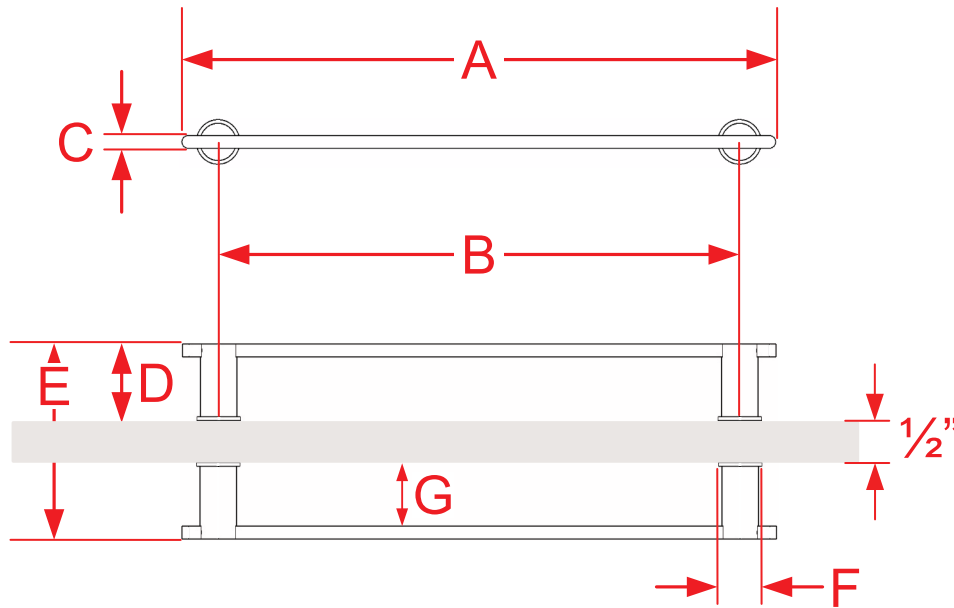

42BB Series Towel Bar Set + Shower Door Pull

Part #	A Overall	B Center to Center	C Bar Width	D Projection	E Overall Width (1/2" Door)	F Post Width	G Clearance
42BB-6	8 1/2"	6"	7/16"	2 5/8"	5 3/4"	1 1/2"	2 3/16"
42BB-8	10 1/2"	8"	7/16"	2 5/8"	5 3/4"	1 1/2"	2 3/16"
42BB-12	14 1/2"	12"	7/16"	2 5/8"	5 3/4"	1 1/2"	2 3/16"
42BB-18	20 1/2"	18"	7/16"	2 5/8"	5 3/4"	1 1/2"	2 3/16"
42BB-24	26 1/2"	24"	7/16"	2 5/8"	5 3/4"	1 1/2"	2 3/16"
42BB-30	32 1/2"	30"	7/16"	2 5/8"	5 3/4"	1 1/2"	2 3/16"