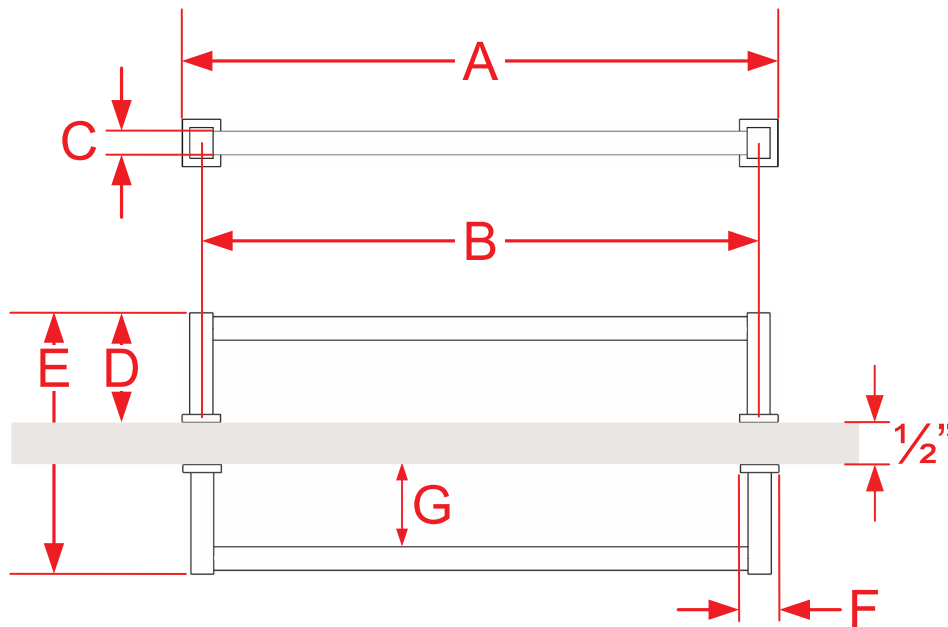

45BB Series Towel Bar Set + Shower Door Pull

Part #	A Overall	B Center to Center	C Bar Diameter	D Projection	E Overall Width (1/2" Door)	F Post Base	G Clearance
45BB-6	7 1/4"	6"	3/4"	3 1/2"	7 1/2"	1 1/4" x 1 1/2"	2 5/8"
45BB-8	9 1/4"	8"	3/4"	3 1/2"	7 1/2"	1 1/4" x 1 1/2"	2 5/8"
45BB-12	13 1/4"	12"	3/4"	3 1/2"	7 1/2"	1 1/4" x 1 1/2"	2 5/8"
45BB-18	19 1/4"	18"	3/4"	3 1/2"	7 1/2"	1 1/4" x 1 1/2"	2 5/8"
45BB-24	25 1/4"	24"	3/4"	3 1/2"	7 1/2"	1 1/4" x 1 1/2"	2 5/8"
45BB-30	31 1/4"	30"	3/4"	3 1/2"	7 1/2"	1 1/4" x 1 1/2"	2 5/8"