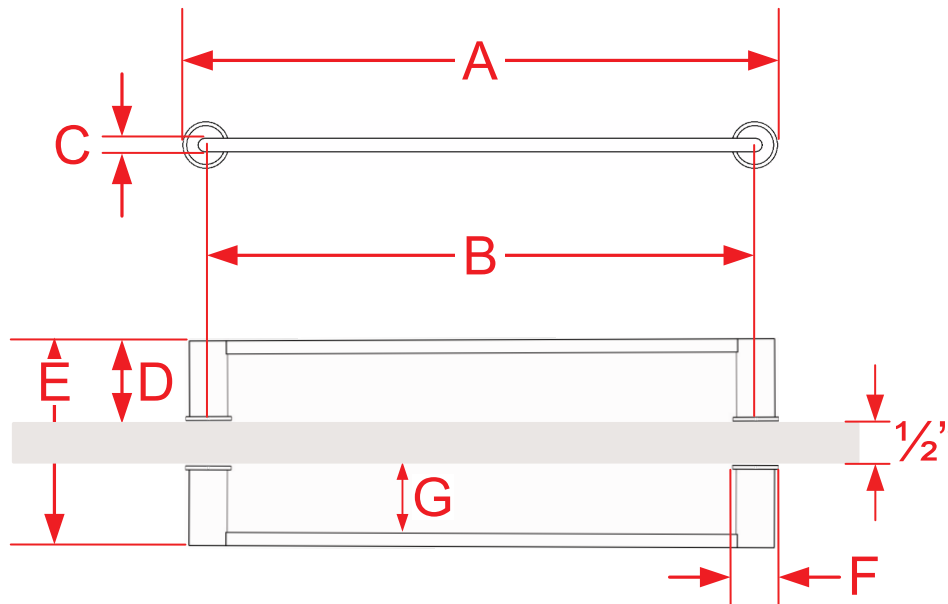

43BB Series Towel Bar Set + Shower Door Pull

Part #	A Overall	B Center to Center	C Bar Width	D Projection	E Overall Width (1/2" Door)	F Post Width	G Clearance
43BB-6	7 1/2"	6"	7/16"	2 5/8"	5 3/4"	1 1/2"	2 3/16"
43BB-8	9 1/2"	8"	7/16"	2 5/8"	5 3/4"	1 1/2"	2 3/16"
43BB-12	13 1/2"	12"	7/16"	2 5/8"	5 3/4"	1 1/2"	2 3/16"
43BB-18	19 1/2"	18"	7/16"	2 5/8"	5 3/4"	1 1/2"	2 3/16"
43BB-24	25 1/2"	24"	7/16"	2 5/8"	5 3/4"	1 1/2"	2 3/16"
43BB-30	31 1/2"	30"	7/16"	2 5/8"	5 3/4"	1 1/2"	2 3/16"