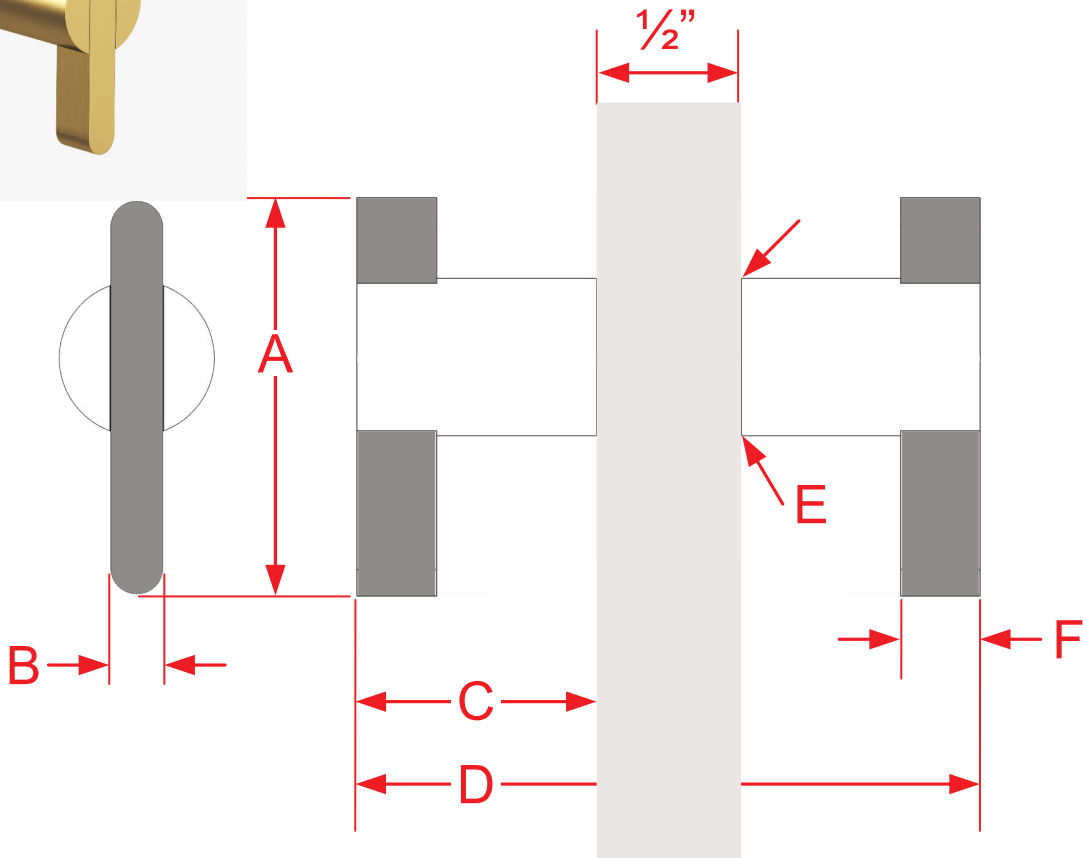

1331BB Series Shower Knob Back-to-Back Mounting

Finishes for Life
TARNISH-FREE GUARANTEED™

	A	B	C	D	E	F
Part #	Overall Height	Insert Width	Knob Projection	Overall Width (1/2" Door)	Knob Base	Insert Height
1331BB	1 7/8"	1/4"	1 1/8	1 3/4"	3/4"	3/8"
Custom sizing and mounting available						