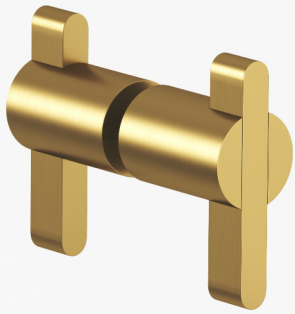

1331BB Series Shower Knob Back-to-Back Mounting

Finishes for Life
TARNISH-FREE GUARANTEED™

	A	B	C	D	E	F
Part #	Overall Height	Insert Width	Knob Projection	Overall Width (1/2" Door)	Knob Base	Insert Height
1331BB	1 7/8"	1/4"	1 1/8	1 3/4"	3/4"	3/8"
Custom sizing and mounting available						