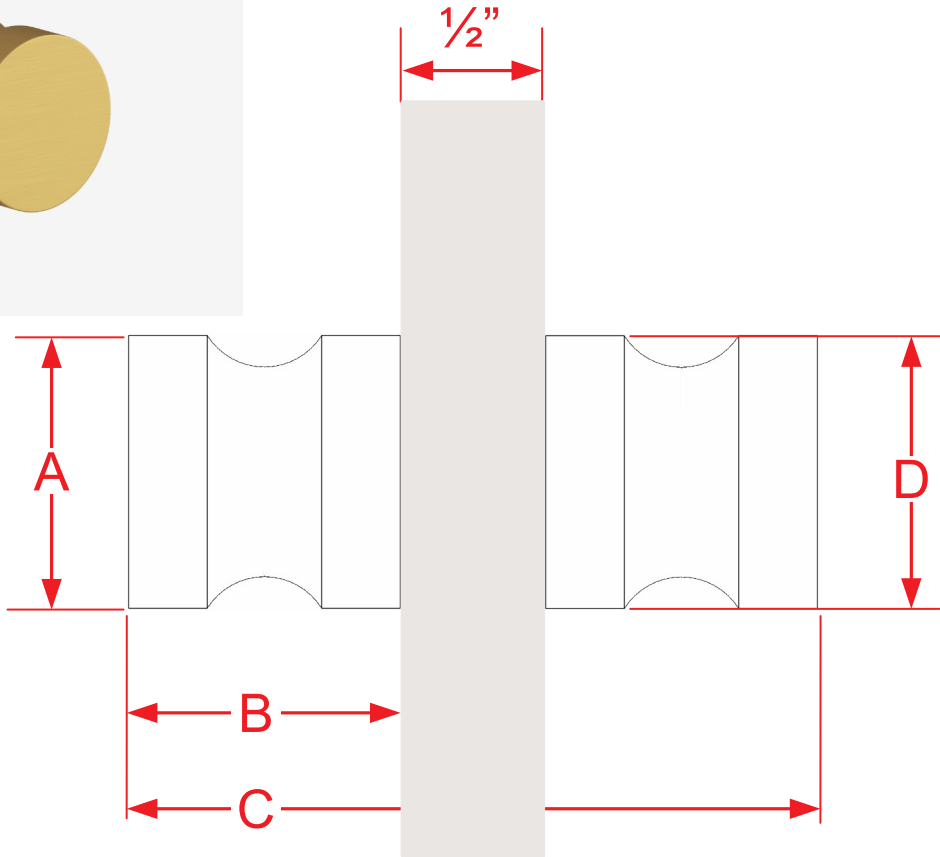

189BB Series Shower Knob Back-to-Back Mounting

Finishes for Life
TARNISH-FREE GUARANTEED™

	A	B	C	D
Part #	Overall Height	Knob Projection	Overall Width (1/2" Door)	Knob Base
189BB	1 1/4"	1 1/4"	3"	1 1/4"
Custom sizing and mounting available				