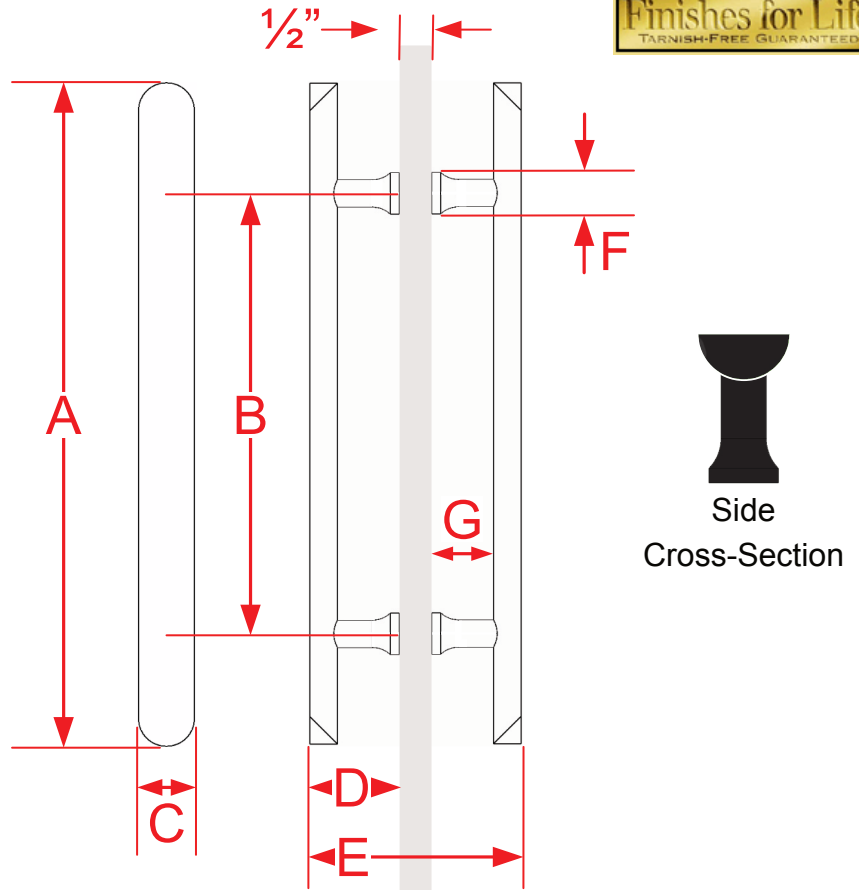

259BB Series Shower Door Pull

Finishes for Life
TARNISH-FREE GUARANTEED

Part #	A Overall Height	B Center to Center	C Handle Width	D Projection	E Overall Width (1/2" Glass)	F Base Width	G Clearance
259BB-6	10"	6"	1"	1 5/8"	3 3/4"	3/4"	1 1/8"
259BB-8	12"	8"	1"	1 5/8"	3 3/4"	3/4"	1 1/8"
259BB-10	14"	10"	1"	1 5/8"	3 3/4"	3/4"	1 1/8"
259BB-12	16"	12"	1"	1 5/8"	3 3/4"	3/4"	1 1/8"
259BB-18	22"	18"	1"	1 5/8"	3 3/4"	3/4"	1 1/8"