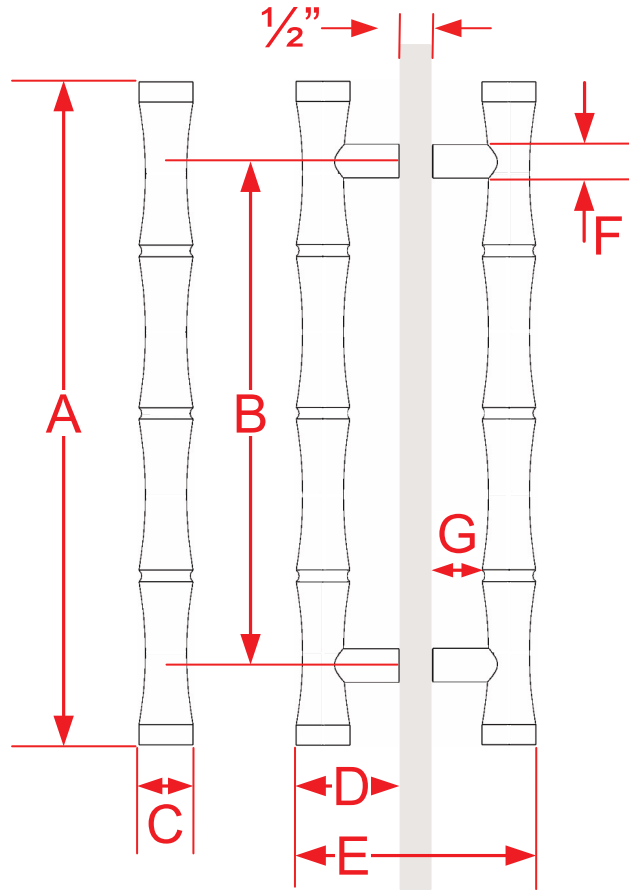

262BB Series Shower Door Pull

Finishes for Life
TARNISH-FREE GUARANTEED

Part #	A Overall Height	B Center to Center	C Handle Width	D Projection	E Overall Width (1/2" Glass)	F Base Width	G Clearance
262BB-9.5	12 1/2"	9 1/2"	1"	1 15/16"	4 3/8"	5/8"	15/16" MIN