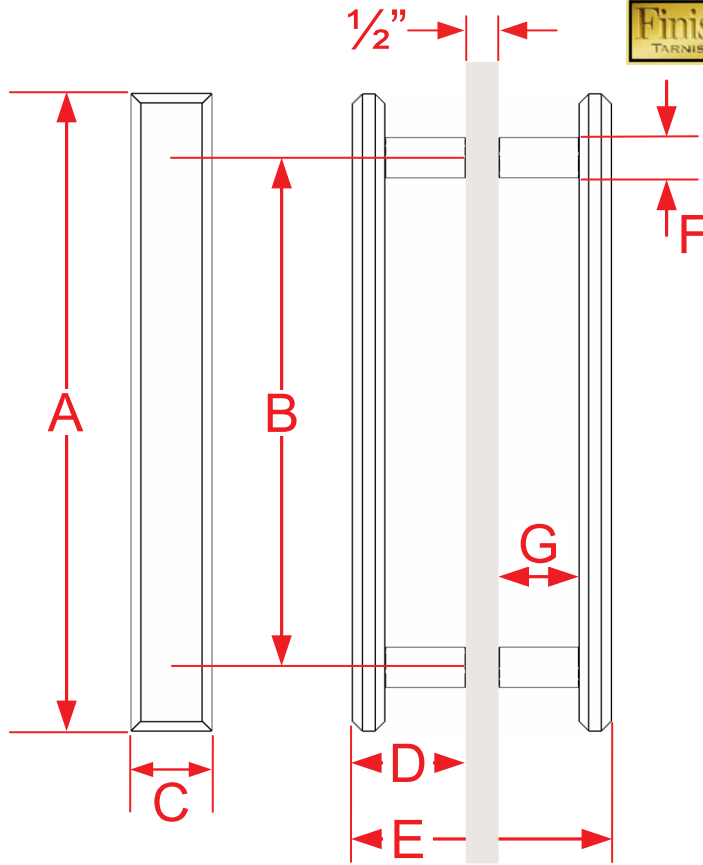

# 271BB & 275BB Series Shower Door Pull

Finishes for Life  
TARNISH-FREE GUARANTEED

Part #	A Overall Height	B Center to Center	C Handle Width	D Projection	E Overall Width (1/2" Door)	F Base Width	G Clearance
271BB-6	8"	6"	3/4"	1 1/2"	3 1/2"	1/2"	1"
271BB-8	10"	8"	3/4"	1 1/2"	3 1/2"	1/2"	1"
271BB-10	14"	10"	3/4"	1 1/2"	3 1/2"	1/2"	1"
271BB-12	16"	12"	3/4"	1 1/2"	3 1/2"	1/2"	1"

Custom sizing up to 30" overall height

Page 1 of 2

Manufacturing Fine Architectural Hardware  
in the USA Since 1927

Copyright 2024  
Colonial Bronze Company  
All rights reserved  
[www.colonialbronze.com](http://www.colonialbronze.com)  
860.489.9233

# 271BB & 275BB Series Shower Door Pull

Finishes for Life  
TARNISH-FREE GUARANTEED

Part #	A Overall Height	B Center to Center	C Handle Width	D Projection	E Overall Width (1/2" Door)	F Base Width	G Clearance
275BB-6	8"	6"	1 1/4"	1 3/4"	4"	5/8"	1 1/4"
275BB-8	10"	8"	1 1/4"	1 3/4"	4"	5/8"	1 1/4"
275BB-10	14"	10"	1 1/4"	1 3/4"	4"	5/8"	1 1/4"
275BB-12	16"	12"	1 1/4"	1 3/4"	4"	5/8"	1 1/4"
275BB-18	22"	18"	1 1/4"	1 3/4"	4"	5/8"	1 1/4"
275BB-24	28"	24"	1 1/4"	1 3/4"	4"	5/8"	1 1/4"