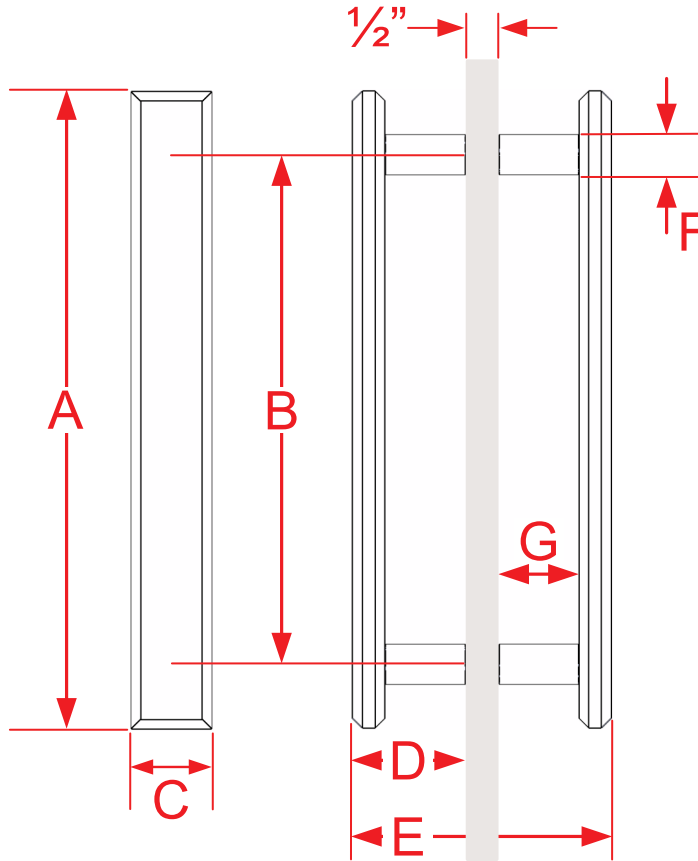

# 271BB & 275BB Series Shower Door Pull

Finishes for Life  
TARNISH-FREE GUARANTEED

Part #	A Overall Height	B Center to Center	C Handle Width	D Projection	E Overall Width (1/2" Door)	F Base Width	G Clearance
271BB-6	8"	6"	3/4"	1 1/2"	3 1/2"	1/2"	1"
271BB-8	10"	8"	3/4"	1 1/2"	3 1/2"	1/2"	1"
271BB-10	14"	10"	3/4"	1 1/2"	3 1/2"	1/2"	1"
271BB-12	16"	12"	3/4"	1 1/2"	3 1/2"	1/2"	1"

# 271BB & 275BB Series Shower Door Pull

Finishes for Life  
TARNISH-FREE GUARANTEED

Part #	A Overall Height	B Center to Center	C Handle Width	D Projection	E Overall Width (1/2" Door)	F Base Width	G Clearance
275BB-6	8"	6"	1 1/4"	1 3/4"	4"	5/8"	1 1/4"
275BB-8	10"	8"	1 1/4"	1 3/4"	4"	5/8"	1 1/4"
275BB-10	14"	10"	1 1/4"	1 3/4"	4"	5/8"	1 1/4"
275BB-12	16"	12"	1 1/4"	1 3/4"	4"	5/8"	1 1/4"
275BB-18	22"	18"	1 1/4"	1 3/4"	4"	5/8"	1 1/4"
275BB-24	28"	24"	1 1/4"	1 3/4"	4"	5/8"	1 1/4"