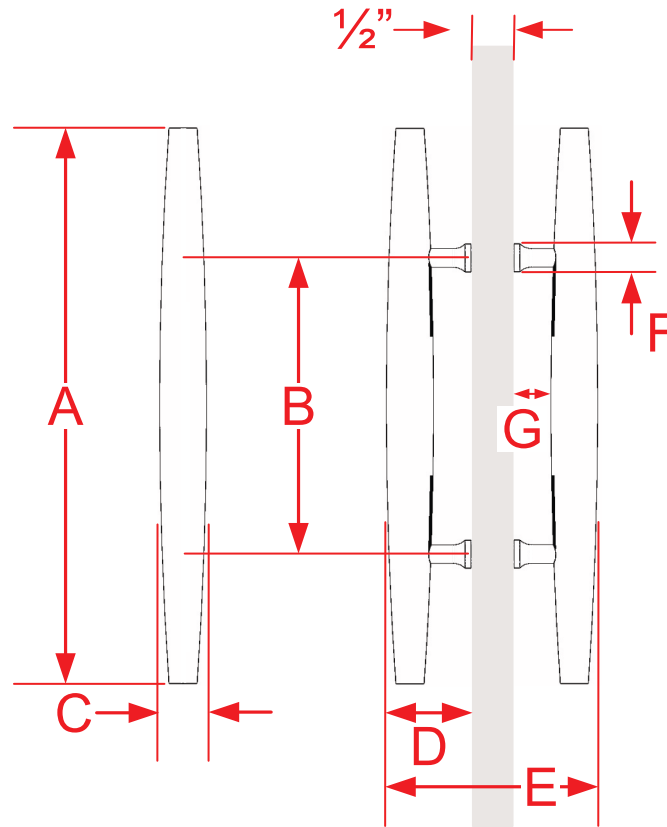

295BB & 297BB Series Shower Door Pull

Finishes for Life
TARNISH-FREE GUARANTEED™

Part #	A Overall Height	B Center to Center	C Handle Width	D Projection	E Overall Width (1/2" Glass)	F Base Width	G Clearance
295BB-8	15"	8"	1 1/4" MAX	2 1/4"	5"	3/4"	1" MAX
295BB-10	18"	10"	1 1/4" MAX	2 1/4"	5"	3/4"	1" MAX
295BB-14	23"	14"	1 1/4" MAX	2 1/4"	5"	3/4"	1" MAX
Custom sizing available up to 23" overall height							
297BB-6	9"	6"	1" MAX	2"	4 1/2"	3/4"	1" MAX
297BB-8	10"	8"	1" MAX	2"	4 1/2"	3/4"	1" MAX
297BB-12	16"	12"	1" MAX	2"	4 1/2"	3/4"	1" MAX
Custom sizing available up to 18" overall height							