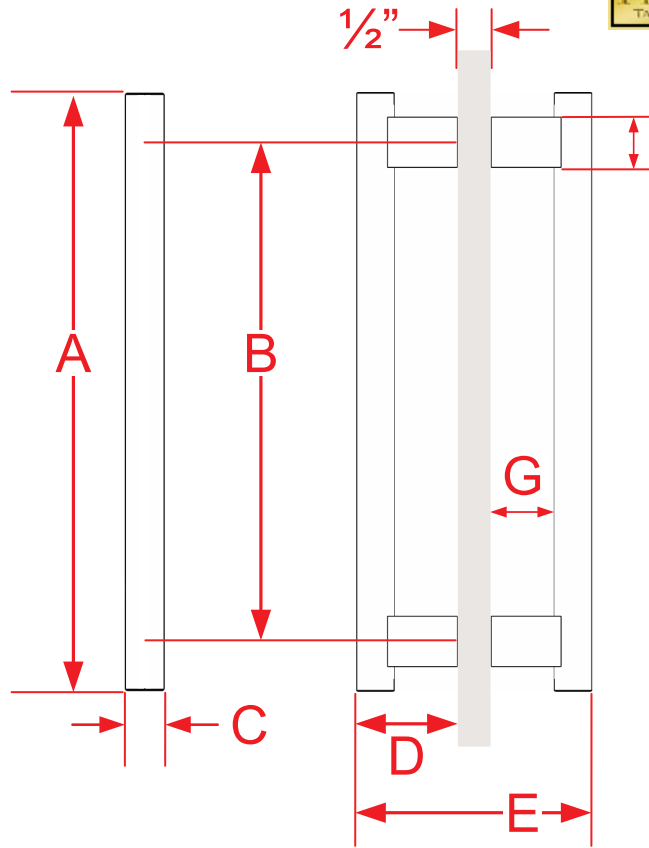

536BB, 537BB & 538BB Series Shower Door Pull

Finishes for Life
TARNISH-FREE GUARANTEED

Part #	A Overall Height	B Center to Center	C Handle Width	D Projection	E Overall Width (1/2" Door)	F Post	G Clearance
536BB-6	7 1/2"	6"	5/8"	1 11/16"	3 7/8"	3/4" x 1/2"	1 1/16"
536BB-8	9 1/2"	8"	5/8"	1 11/16"	3 7/8"	3/4" x 1/2"	1 1/16"
536BB-10	11 1/2"	10"	5/8"	1 11/16"	3 7/8"	3/4" x 1/2"	1 1/16"
Custom sizing available up to 30" overall height							
537BB-6	8"	6"	3/4"	2"	4 1/2"	1" x 5/8"	1 1/4"
537BB-8	10"	8"	3/4"	2"	4 1/2"	1" x 5/8"	1 1/4"
537BB-10	12"	10"	3/4"	2"	4 1/2"	1" x 5/8"	1 1/4"
537BB-12	14"	12"	3/4"	2"	4 1/2"	1" x 5/8"	1 1/4"
Custom sizing available up to 30" overall height					Page 1 of 2		

Finishes for Life
TARNISH-FREE GUARANTEED

Part #	A Overall Height	B Center to Center	C Handle Width	D Projection	E Overall Width (1/2" Door)	F Post	G Clearance
538BB-8	10 1/2"	8"	1"	2 5/8"	5 3/4"	1" x 3/4"	1 5/8"
538BB-10	12 1/2"	10"	1"	2 5/8"	5 3/4"	1" x 3/4"	1 5/8"
538BB-12	14 1/2"	12"	1"	2 5/8"	5 3/4"	1" x 3/4"	1 5/8"
538BB-18	20 1/2"	18"	1"	2 5/8"	5 3/4"	1" x 3/4"	1 5/8"
538BB-24	26 1/2"	24"	1"	2 5/8"	5 3/4"	1" x 3/4"	1 5/8"
Custom sizing available up to 30" overall height					Page 2 of 2		