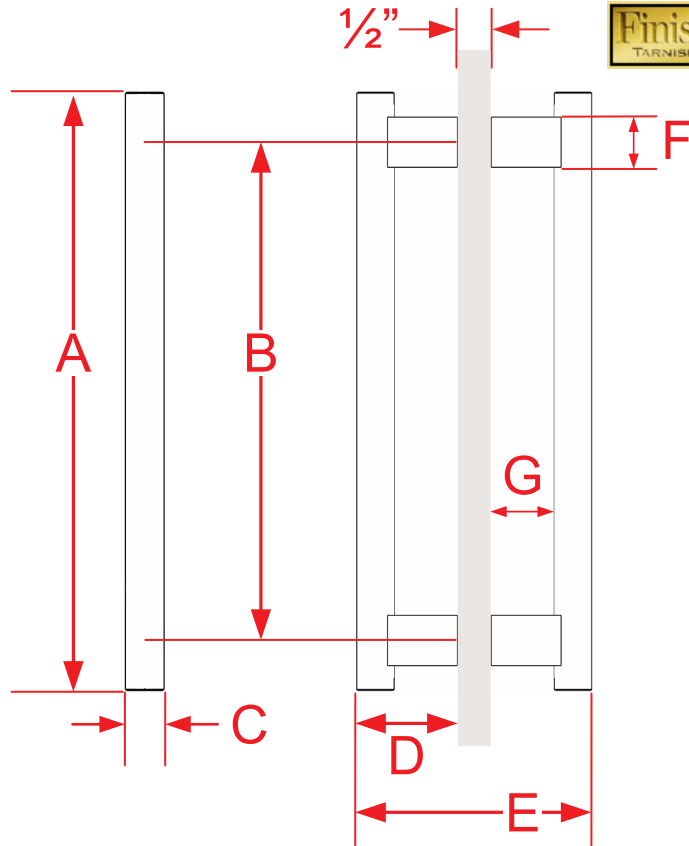

536BB, 537BB & 538BB Series Shower Door Pull

Finishes for Life
TARNISH-FREE GUARANTEED

Part #	A Overall Height	B Center to Center	C Handle Width	D Projection	E Overall Width (1/2" Door)	F Post	G Clearance
536BB-6	7 1/2"	6"	5/8"	1 11/16"	3 7/8"	3/4" x 1/2"	1 1/16"
536BB-8	9 1/2"	8"	5/8"	1 11/16"	3 7/8"	3/4" x 1/2"	1 1/16"
536BB-10	11 1/2"	10"	5/8"	1 11/16"	3 7/8"	3/4" x 1/2"	1 1/16"
Custom sizing available up to 30" overall height							
537BB-6	8"	6"	3/4"	2"	4 1/2"	1" x 5/8"	1 1/4"
537BB-8	10"	8"	3/4"	2"	4 1/2"	1" x 5/8"	1 1/4"
537BB-10	12"	10"	3/4"	2"	4 1/2"	1" x 5/8"	1 1/4"
537BB-12	14"	12"	3/4"	2"	4 1/2"	1" x 5/8"	1 1/4"
Custom sizing available up to 30" overall height					Page 1 of 2		

Finishes for Life
TARNISH-FREE GUARANTEED

Part #	A Overall Height	B Center to Center	C Handle Width	D Projection	E Overall Width (1/2" Door)	F Post	G Clearance
538BB-8	10 1/2"	8"	1"	2 5/8"	5 3/4"	1" x 3/4"	1 5/8"
538BB-10	12 1/2"	10"	1"	2 5/8"	5 3/4"	1" x 3/4"	1 5/8"
538BB-12	14 1/2"	12"	1"	2 5/8"	5 3/4"	1" x 3/4"	1 5/8"
538BB-18	20 1/2"	18"	1"	2 5/8"	5 3/4"	1" x 3/4"	1 5/8"
538BB-24	26 1/2"	24"	1"	2 5/8"	5 3/4"	1" x 3/4"	1 5/8"
Custom sizing available up to 30" overall height					Page 2 of 2		