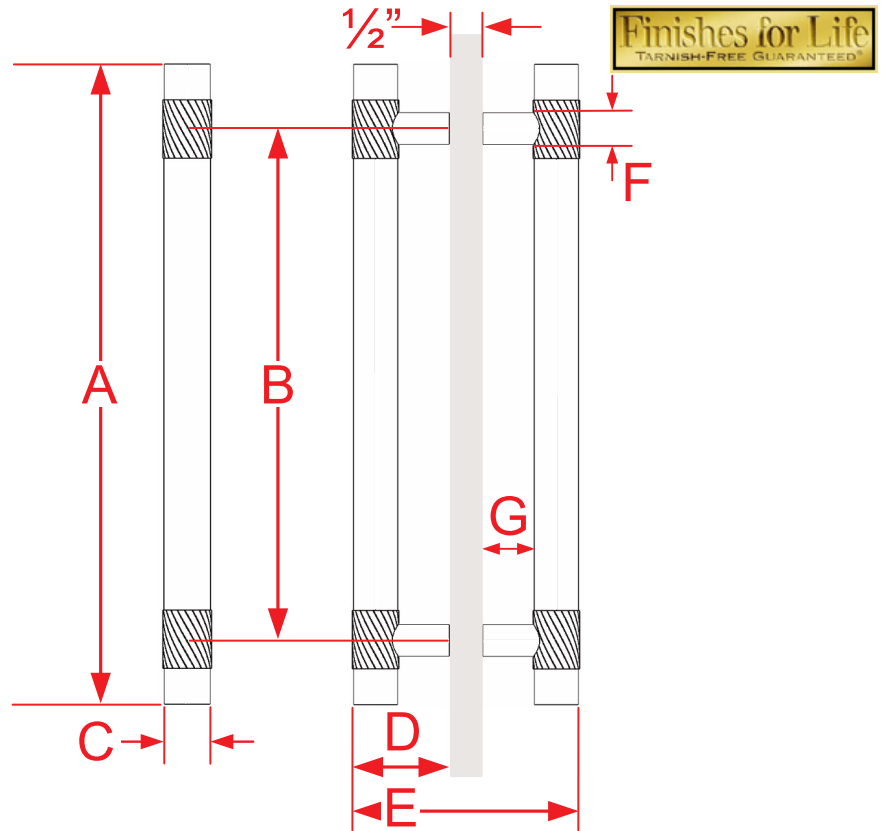

547BB & 566BB Series Shower Door Pull

Finishes for Life
TARNISH-FREE GUARANTEED

Part #	A Overall Height	B Center to Center	C Handle Width	D Projection	E Overall Width (1/2" Door)	F Post Width	G Clearance
547BB-6	8"	6"	3/4"	1 9/16"	3 5/8"	1/2"	13/16"
547BB-8	10"	8"	3/4"	1 9/16"	3 5/8"	1/2"	13/16"
547BB-10	12"	10"	3/4"	1 9/16"	3 5/8"	1/2"	13/16"
547BB-12	14"	12"	3/4"	1 9/16"	3 5/8"	1/2"	13/16"
Custom sizing available up to 32" overall height							
566BB-8	12"	8"	1"	2 1/8"	4 3/4"	5/8"	1 1/8"
566BB-10	14"	10"	1"	2 1/8"	4 3/4"	5/8"	1 1/8"
566BB-12	16"	12"	1"	2 1/8"	4 3/4"	5/8"	1 1/8"
566BB-18	22"	18"	1"	2 1/8"	4 3/4"	5/8"	1 1/8"
566BB-24	28"	24"	1"	2 1/8"	4 3/4"	5/8"	1 1/8"
Custom sizing available up to 32" overall height							