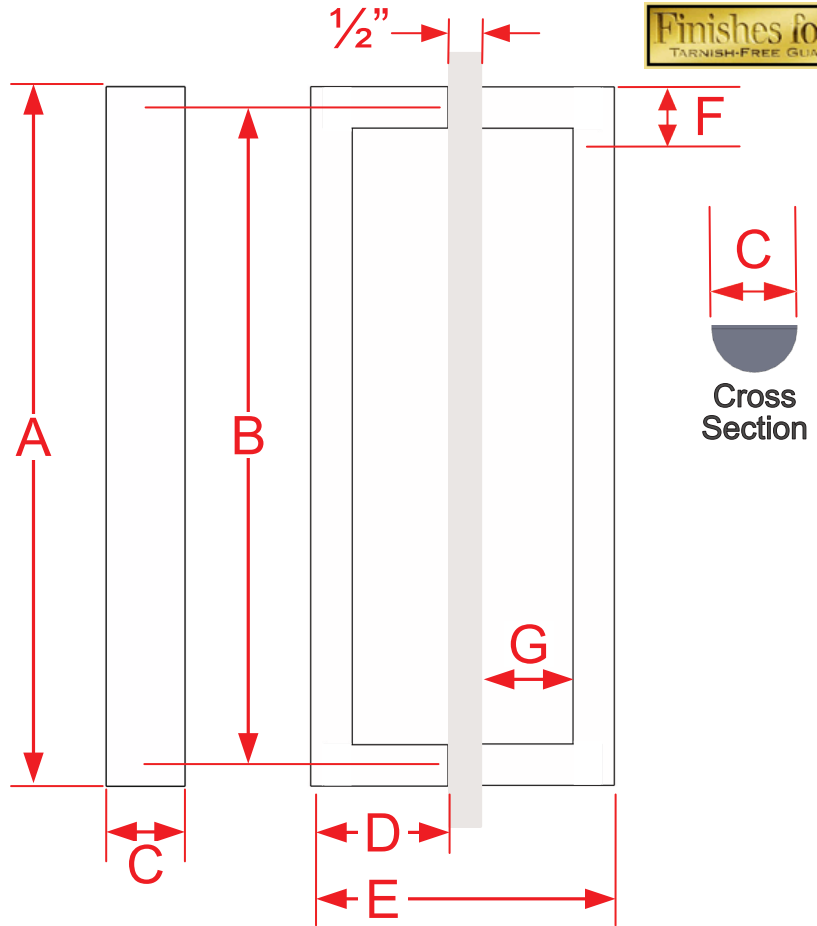

845BB Series Shower Door Pull

Finishes for Life
TARNISH-FREE GUARANTEED

Part #	A Overall Height	B Center to Center	C Handle Width	D Projection	E Overall Width (1/2" Door)	F Post	G Clearance
845BB-6	6 1/2"	6"	1"	1 5/8"	3 3/4"	1/2"	1 1/8"
845BB-8	8 1/2"	8"	1"	1 5/8"	3 3/4"	1/2"	1 1/8"
845BB-10	10 1/2"	10"	1"	1 5/8"	3 3/4"	1/2"	1 1/8"
845BB-12	12 1/2"	12"	1"	1 5/8"	3 3/4"	1/2"	1 1/8"
845BB-18	18 1/2"	18"	1"	1 5/8"	3 3/4"	1/2"	1 1/8"
845BB-24	24 1/2"	24"	1"	1 5/8"	3 3/4"	1/2"	1 1/8"