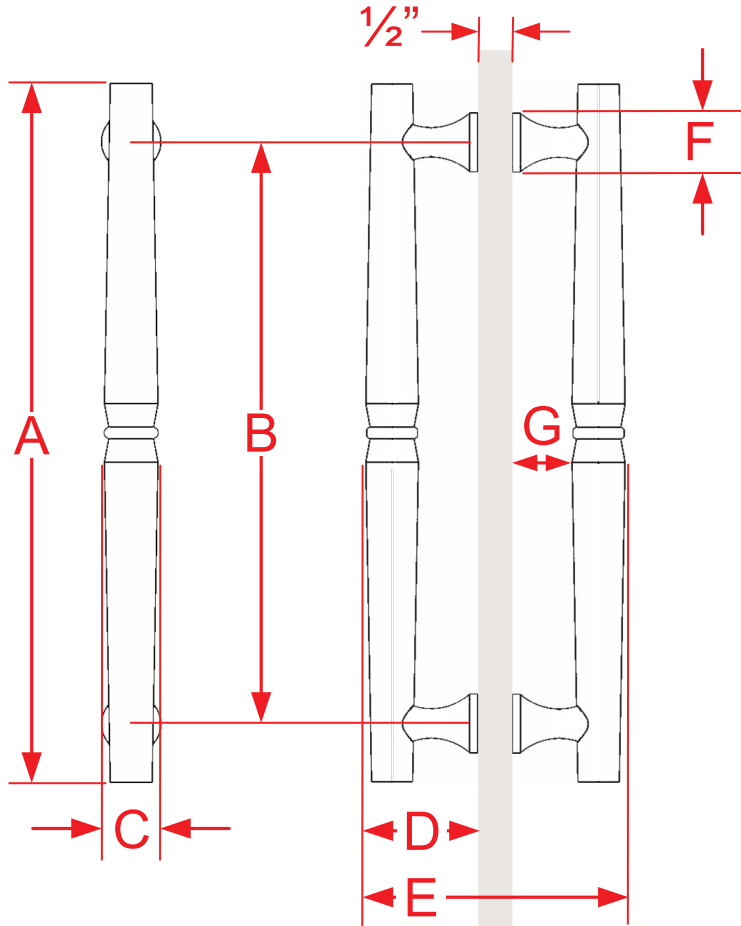

852 Series Shower Door Pull

Finishes for Life
TARNISH-FREE GUARANTEED

Part #	A Overall Height	B Center to Center	C Handle Width	D Projection	E Overall Width (1/2" Door)	F Post Width	G Clearance
852BB-10	12"	10"	15/16" MAX	2"	4 1/2	1"	1 1/16" MIN