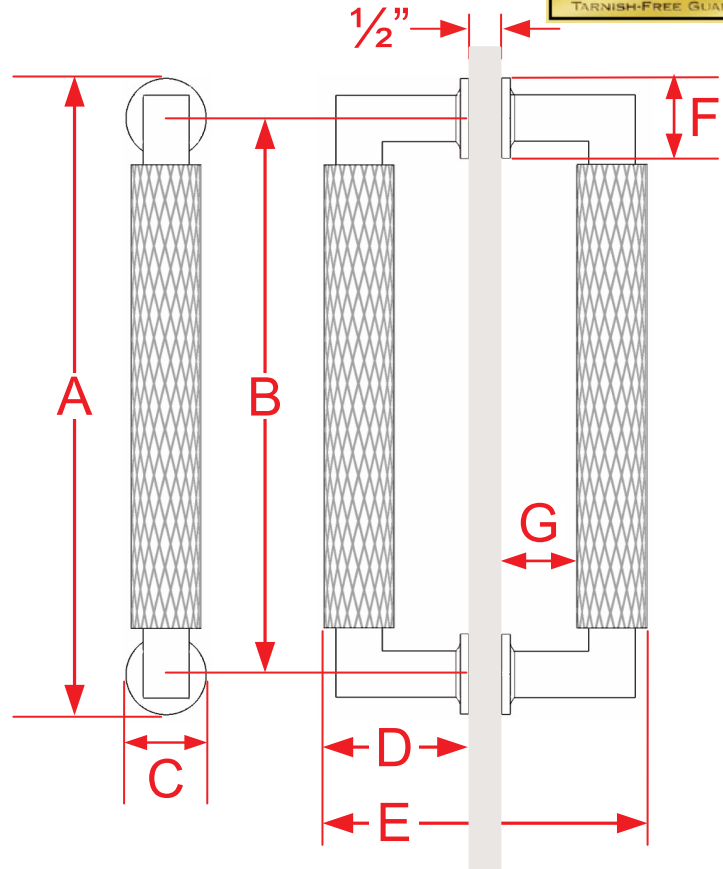

# 1366BB & 1366BB Series Shower Door Pull

Finishes for Life  
TARNISH-FREE GUARANTEED

Part #	A Overall Height	B Center to Center	C Handle Width	D Projection	E Overall Width (1/2" Door)	F Post Width	G Clearance
1366BB-8	9 1/8"	8"	1"	2 1/16"	4 5/8"	1 1/8"	1 1/16"
1366BB-10	11 1/8"	10"	1"	2 1/16"	4 5/8"	1 1/8"	1 1/16"
1366BB-12	13 1/8"	12"	1"	2 1/16"	4 5/8"	1 1/8"	1 1/16"
1366BB-18	19 1/8"	18"	1"	2 1/16"	4 5/8"	1 1/8"	1 1/16"
1366BB-24	25 1/8"	24"	1"	2 1/16"	4 5/8"	1 1/8"	1 1/16"

# 1366BB & 1367BB Series Shower Door Pull

Finishes for Life  
TARNISH-FREE GUARANTEED

Part #	A Overall Height	B Center to Center	C Handle Width	D Projection	E Overall Width (1/2" Door)	F Post Width	G Clearance
1367BB-8	9 3/8"	8"	1 1/4"	2 7/16"	5 3/8"	1 3/8"	1 3/16"
1367BB-10	11 3/8"	10"	1 1/4"	2 7/16"	5 3/8"	1 3/8"	1 3/16"
1367BB-12	13 3/8"	12"	1 1/4"	2 7/16"	5 3/8"	1 3/8"	1 3/16"
1367BB-18	19 3/8"	18"	1 1/4"	2 7/16"	5 3/8"	1 3/8"	1 3/16"
1367BB-24	25 3/8"	24"	1 1/4"	2 7/16"	5 3/8"	1 3/8"	1 3/16"
1367BB-30	31 3/8"	30"	1 1/4"	2 7/16"	5 3/8"	1 3/8"	1 3/16"