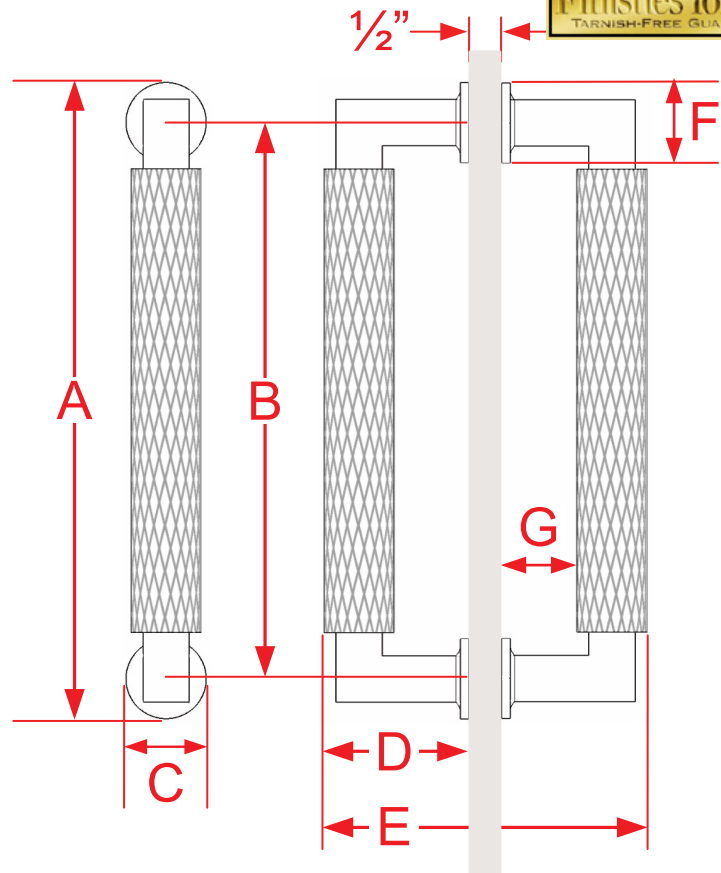

# 1366BB & 1366BB Series Shower Door Pull

Finishes for Life  
TARNISH-FREE GUARANTEED

Part #	A Overall Height	B Center to Center	C Handle Width	D Projection	E Overall Width (1/2" Door)	F Post Width	G Clearance
1366BB-8	9 1/8"	8"	1"	2 1/16"	4 5/8"	1 1/8"	1 1/16"
1366BB-10	11 1/8"	10"	1"	2 1/16"	4 5/8"	1 1/8"	1 1/16"
1366BB-12	13 1/8"	12"	1"	2 1/16"	4 5/8"	1 1/8"	1 1/16"
1366BB-18	19 1/8"	18"	1"	2 1/16"	4 5/8"	1 1/8"	1 1/16"
1366BB-24	25 1/8"	24"	1"	2 1/16"	4 5/8"	1 1/8"	1 1/16"

Custom sizing available up to 31 1/8" overall length

Page 1 of 2

Manufacturing Fine Architectural Hardware  
in the USA Since 1927

Copyright 2024  
Colonial Bronze Company  
All rights reserved  
[www.colonialbronze.com](http://www.colonialbronze.com)  
860.489.9233

# 1366BB & 1367BB Series Shower Door Pull

Finishes for Life  
TARNISH-FREE GUARANTEED

Part #	A Overall Height	B Center to Center	C Handle Width	D Projection	E Overall Width (1/2" Door)	F Post Width	G Clearance
1367BB-8	9 3/8"	8"	1 1/4"	2 7/16"	5 3/8"	1 3/8"	1 3/16"
1367BB-10	11 3/8"	10"	1 1/4"	2 7/16"	5 3/8"	1 3/8"	1 3/16"
1367BB-12	13 3/8"	12"	1 1/4"	2 7/16"	5 3/8"	1 3/8"	1 3/16"
1367BB-18	19 3/8"	18"	1 1/4"	2 7/16"	5 3/8"	1 3/8"	1 3/16"
1367BB-24	25 3/8"	24"	1 1/4"	2 7/16"	5 3/8"	1 3/8"	1 3/16"
1367BB-30	31 3/8"	30"	1 1/4"	2 7/16"	5 3/8"	1 3/8"	1 3/16"