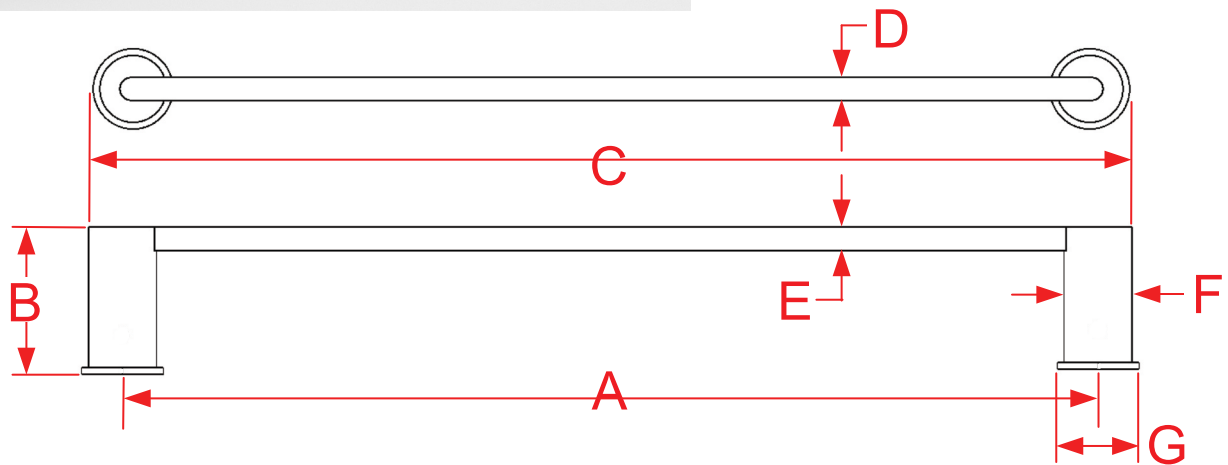

# 43 Series Towel Bar

Finishes for Life  
TARNISH-FREE GUARANTEE

Part #	A Center to Center	B Projection	C Overall	D Bar Width	E Bar Height	F Post Diameter	G Rose Diameter
43-12	12.0000"	2.6250"	13.5000"	0.4375"	0.4375"	1.2500"	1.5000"
43-18	18.0000"	2.6250"	19.5000"	0.4375"	0.4375"	1.2500"	1.5000"
43-24	24.0000"	2.6250"	25.5000"	0.4375"	0.4375"	1.2500"	1.5000"
43-30	30.0000"	2.6250"	31.5000"	0.4375"	0.4375"	1.2500"	1.5000"
Custom sizing available up to 31 1/2" overall							