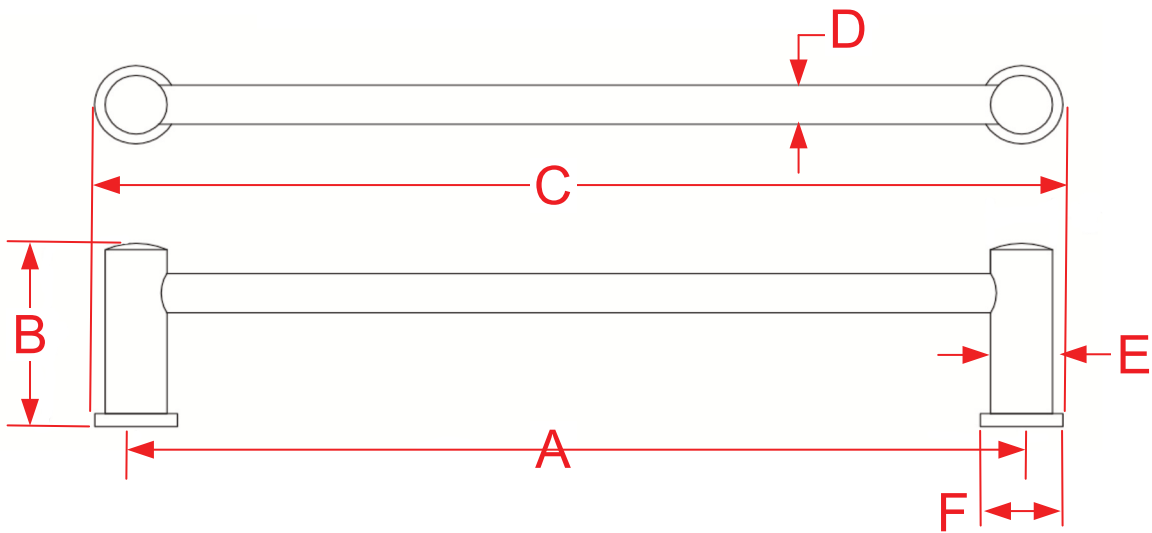

Series 44 Towel Bars

Finishes for Life
TARNISH-FREE GUARANTEE

Part #	A Center to Center	B Projection	C Overall	D Bar Width	E Post Diameter	F Rose Diameter
44-12	12.0000"	3.5000"	13.5000"	0.7500"	1.1250"	1.5000"
44-18	18.0000"	3.5000"	19.5000"	0.7500"	1.1250"	1.5000"
44-24	24.0000"	3.5000"	25.5000"	0.7500"	1.1250"	1.5000"
44-30	30.0000"	3.5000"	31.5000"	0.7500"	1.1250"	1.5000"
Custom sizing available up to 31 1/2" overall						