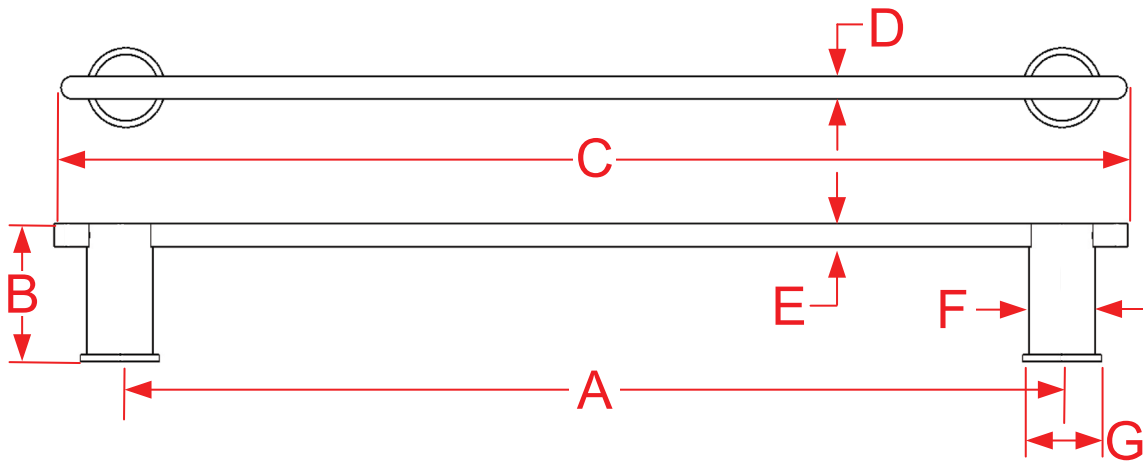

# 42 Series Towel Bar

Finishes for Life  
TARNISH-FREE GUARANTEE

Part #	A Center to Center	B Projection	C Overall	D Bar Width	E Bar Height	F Post Diameter	G Rose Diameter
42-12	12.0000"	2.6250"	14.5000"	0.4375"	0.4375"	1.2500"	1.5000"
42-18	18.0000"	2.6250"	20.5000"	0.4375"	0.4375"	1.2500"	1.5000"
42-24	24.0000"	2.6250"	26.5000"	0.4375"	0.4375"	1.2500"	1.5000"
42-30	30.0000"	2.6250"	32.5000"	0.4375"	0.4375"	1.2500"	1.5000"